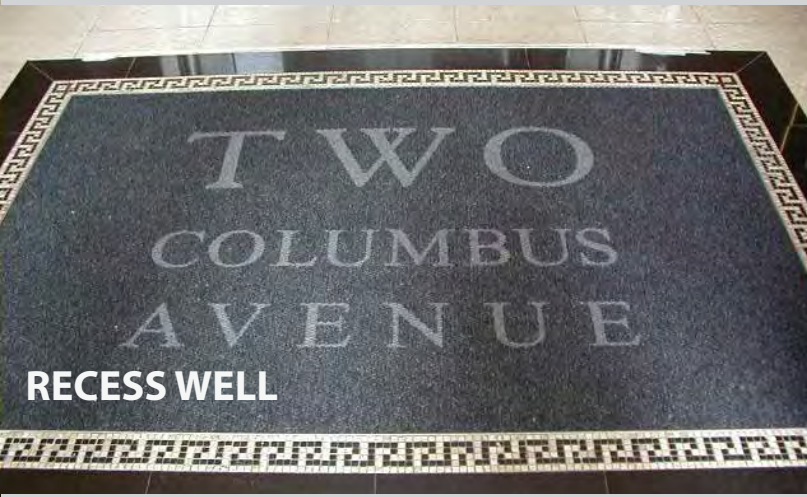

PROFORM
CUSTOM MATTING - RUNNERS - INDOOR/OUTDOOR

› **FREE** floor plan design

OUTDOOR PYRAMID RUBBER

INDOOR CUSTOM DESIGN

RECESS WELL

ELEVATORS

CIRCULAR DOORS

The Colors of Proform™