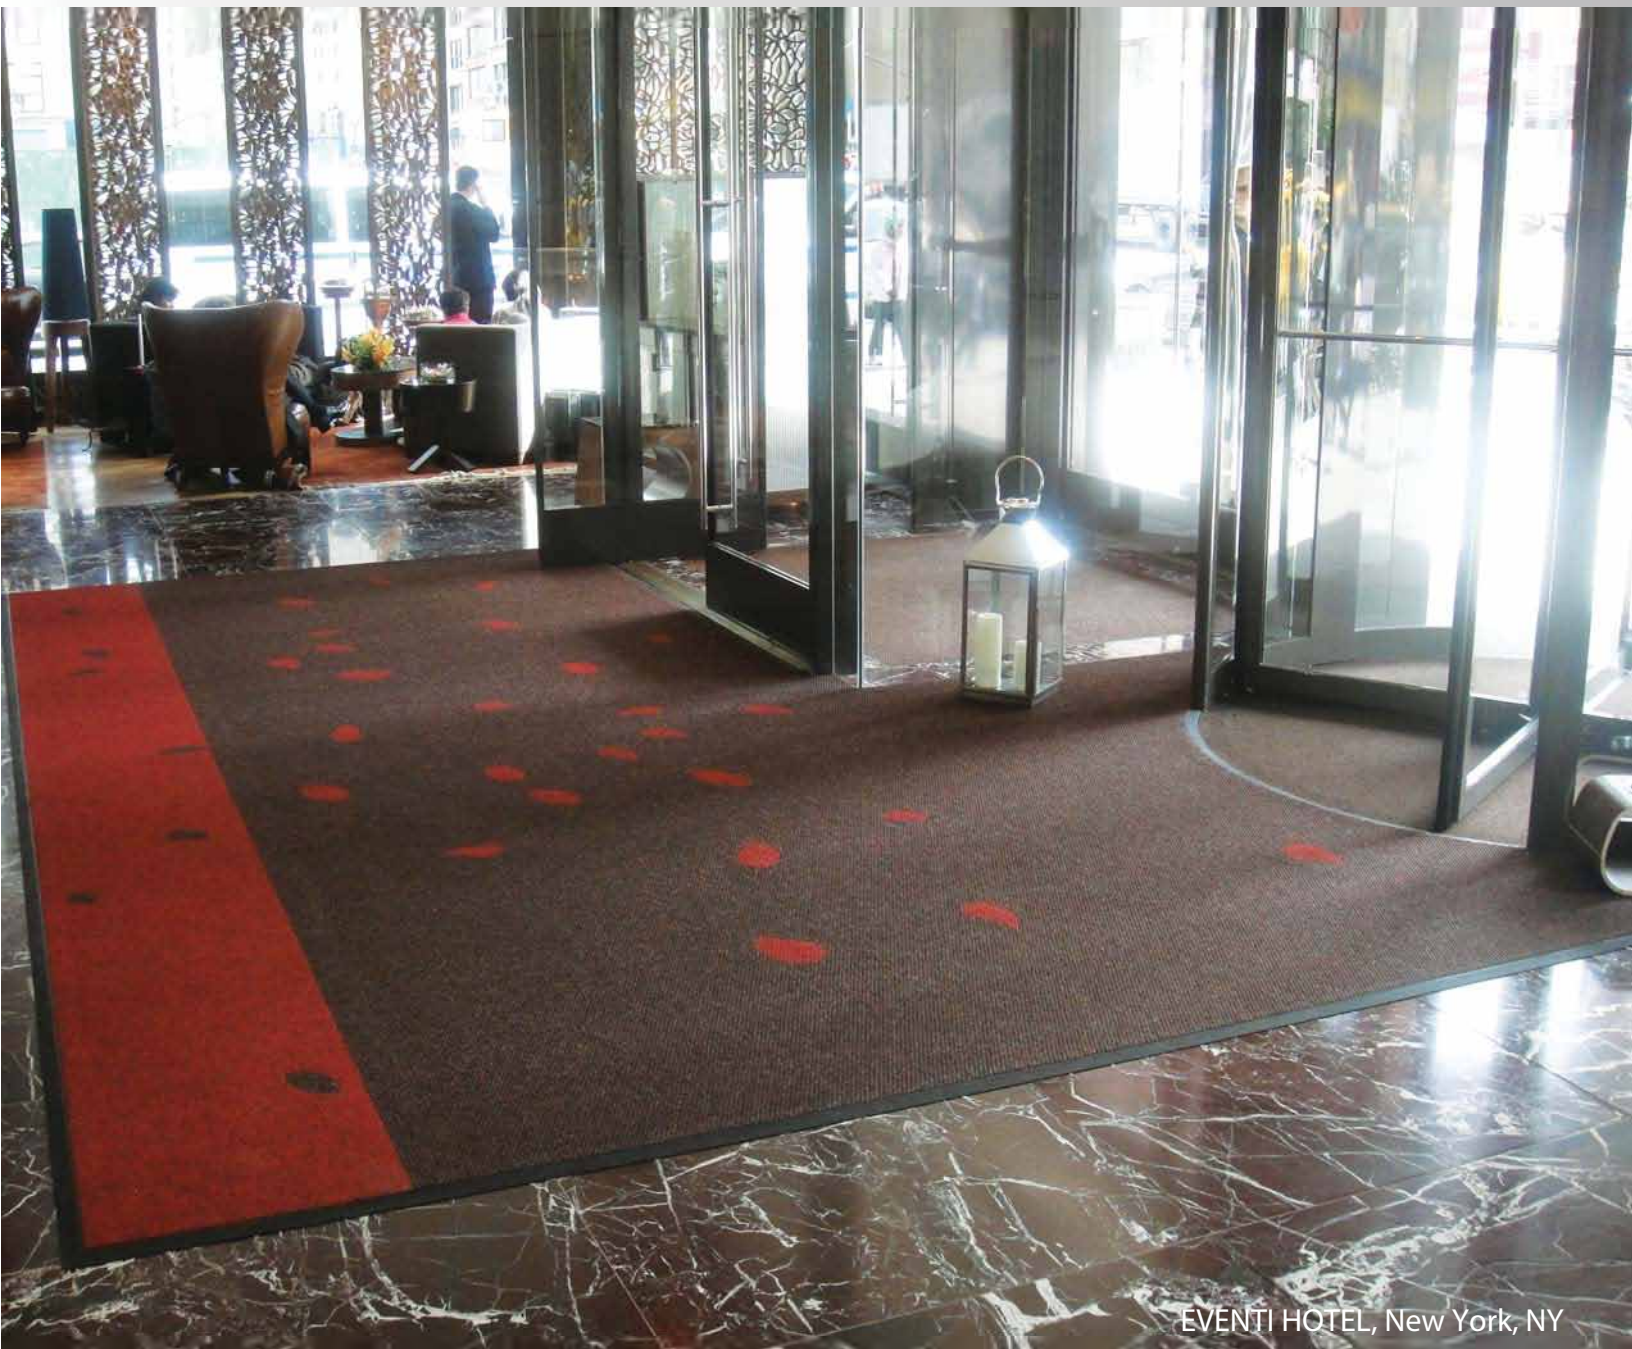

Proform™

Custom Tailored Entry Matting Residential