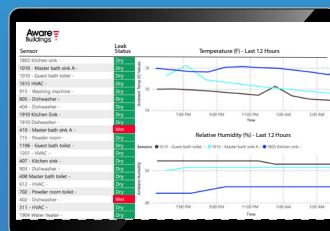

Discover what else you can monitor!

Besides leak detection. Aware's network offers sensors for a wide range of critical electrical, mechanical, and operational conditions to help you better manage your building.

- Remote Water Valve Shutoff
- Fitness Monitoring
- Parking Management
- Occupancy Monitoring
- Mailbox Monitoring
- HVAC System Monitoring
- Pump Monitoring
- Elevator Monitoring
- Door Ajar