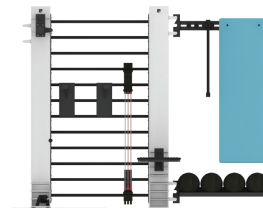

Queenax W175